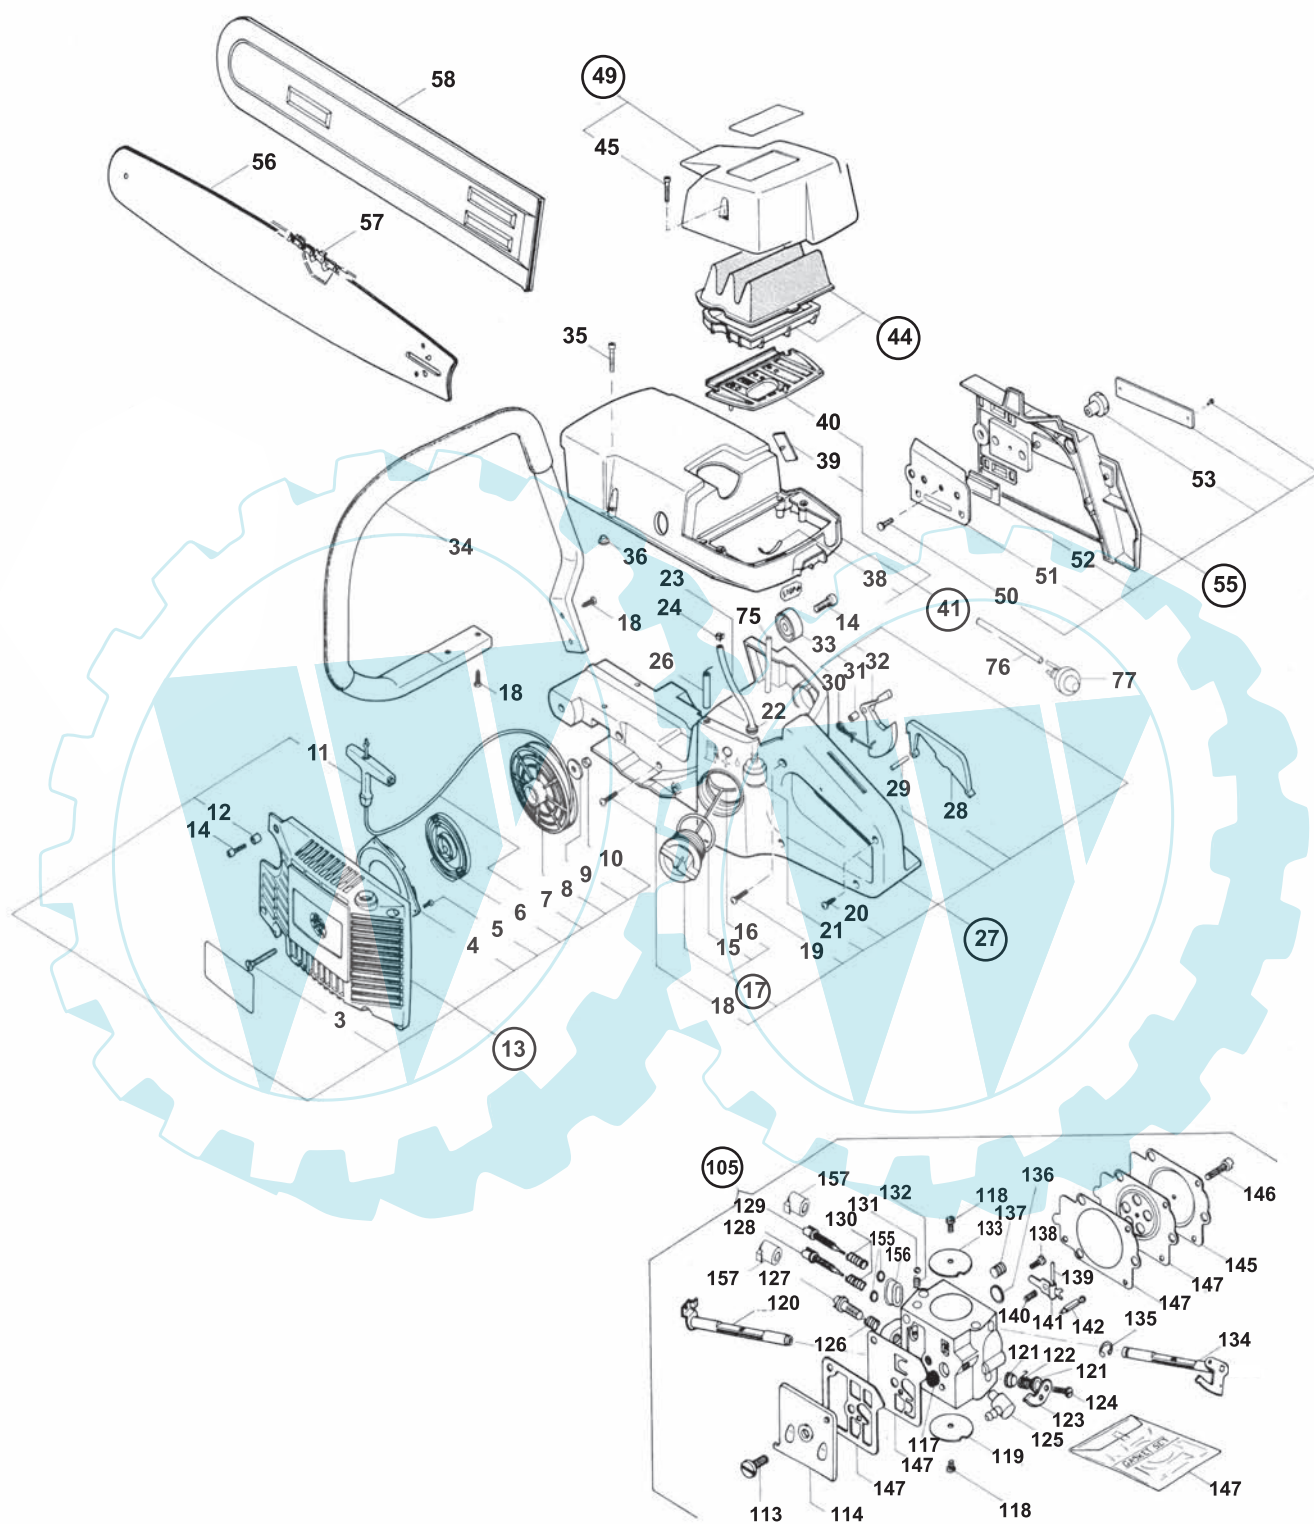

CARROZZERIA, HOUSING, CARTER, GEHÄUSE